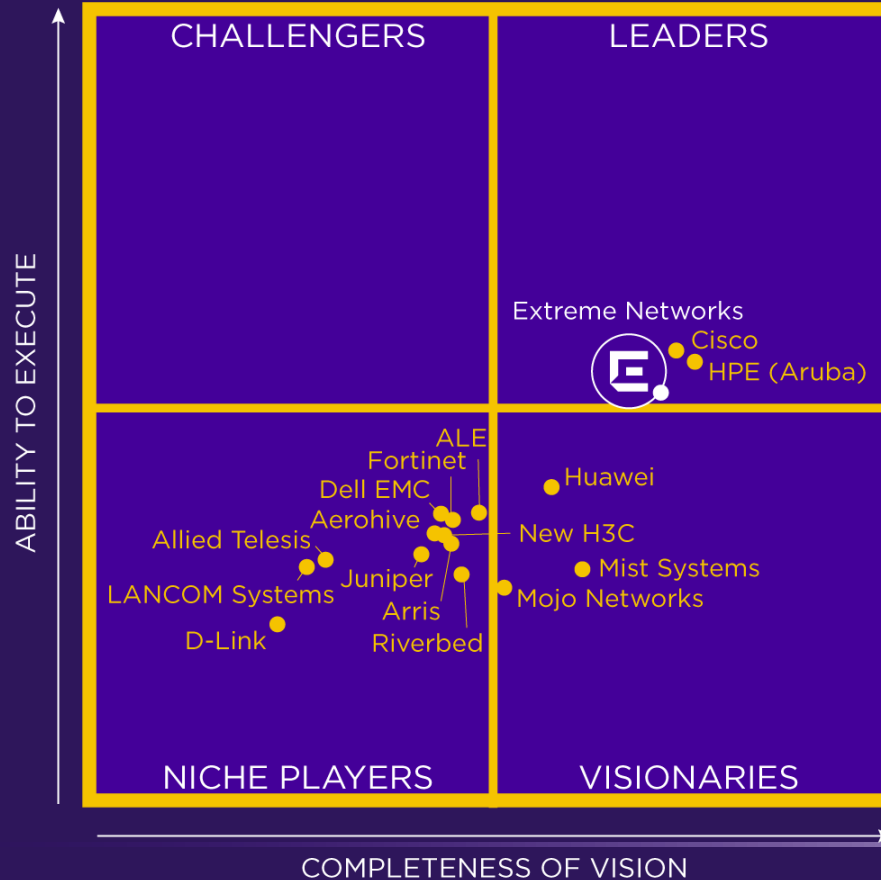

**#1**

RANKED

**100%** INSOURCED

SERVICE & SUPPORT

The background of the slide features a network diagram with various nodes and connections. Some nodes are represented by solid purple circles, while others are dashed purple circles. Lines of varying thickness connect these nodes, creating a complex web-like structure. The overall color scheme is dark purple with lighter purple accents for the nodes and lines.

Extreme Networks – Один Из 3  
Лидеров В Wired/Wireless LAN  
Quadrant!

# Gartner 2018 Wired & Wireless LAN Magic Quadrant

The background features a network diagram with various nodes and connections. Some nodes are solid circles, while others are dashed circles. Lines connect the nodes, forming a complex web. The overall color scheme is dark purple and blue.