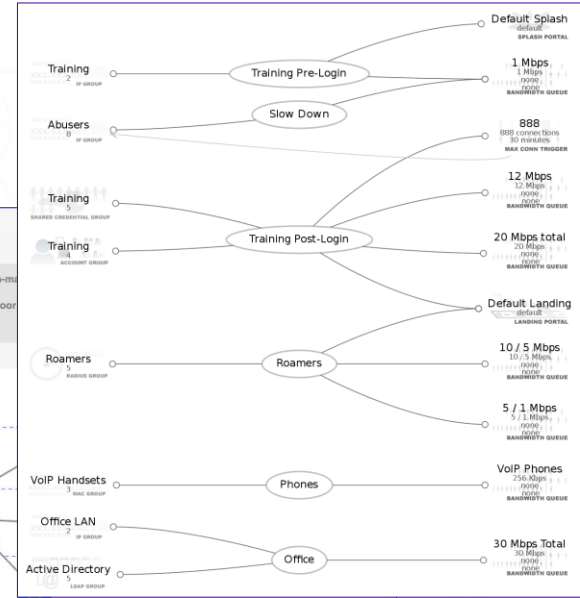

Технологии на основе намерений

Search: kmodasiya

kmodasiya-mac.extremenetworks.com 7C:01:91:9C:FB:D0 48:BF:6B:DA:5D:50 kmodasiya-mac

Overview Application Summary **Details** Map - /World/NORA Old/SJ South/SJ South 2nd Floor

Access Profile End-System End-System Events Health Results

Force ReAuth Force ReAuth and Scan Refresh End System

Access Control
User Name: kmodasiya
AuthType: 802.1X
State: ACCEPT
Policy: Extreme-Corp
Profile: Extreme-Corp-SJ

Custom Data
None

Physical Device Identity
48:BF:6B:DA:5D:50
134:141:36:243
kmodasiya-mac.extremenetworks.com

Location
Zone: 134:141:36:243lan2005ap001-Extreme-Corp
San_Avg
Access Control (Engine/Source IP: 134.141.36.243)

Activity
Last seen: 04/26/2017 04:31:18 PM
First seen: 04/26/2017 06:46:03 PM

LDAP (ReadOnly/kmodasiya) Last Updated: 6/26/2017 2:21:06 PM Update: 18 Days 08:04:17