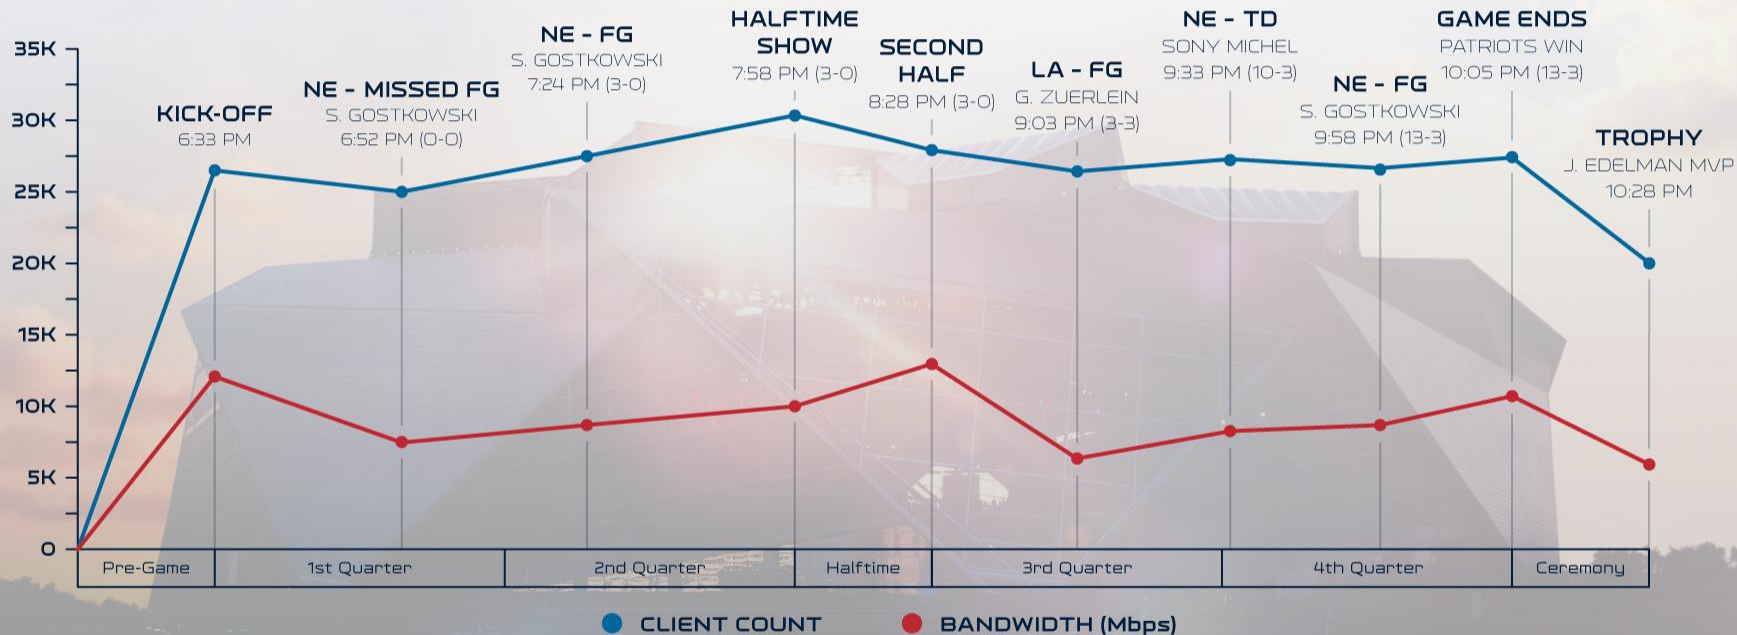

FAN ENGAGEMENT INSIGHTS

WI-FI DATA COLLECTED FROM SUPER BOWL LIII

Extreme Networks is the Official Wi-Fi Analytics Provider of the Super Bowl for the sixth year in a row. There was a **total of 2.83 TB** of social data transferred at Super Bowl LIII. That is a **9% increase** from last year. To learn more about how Extreme Networks can help with your network analytics and Wi-Fi solutions, visit: extr.co/nfl.

OFFICIAL WI-FI SOLUTIONS PROVIDER OF THE NFL