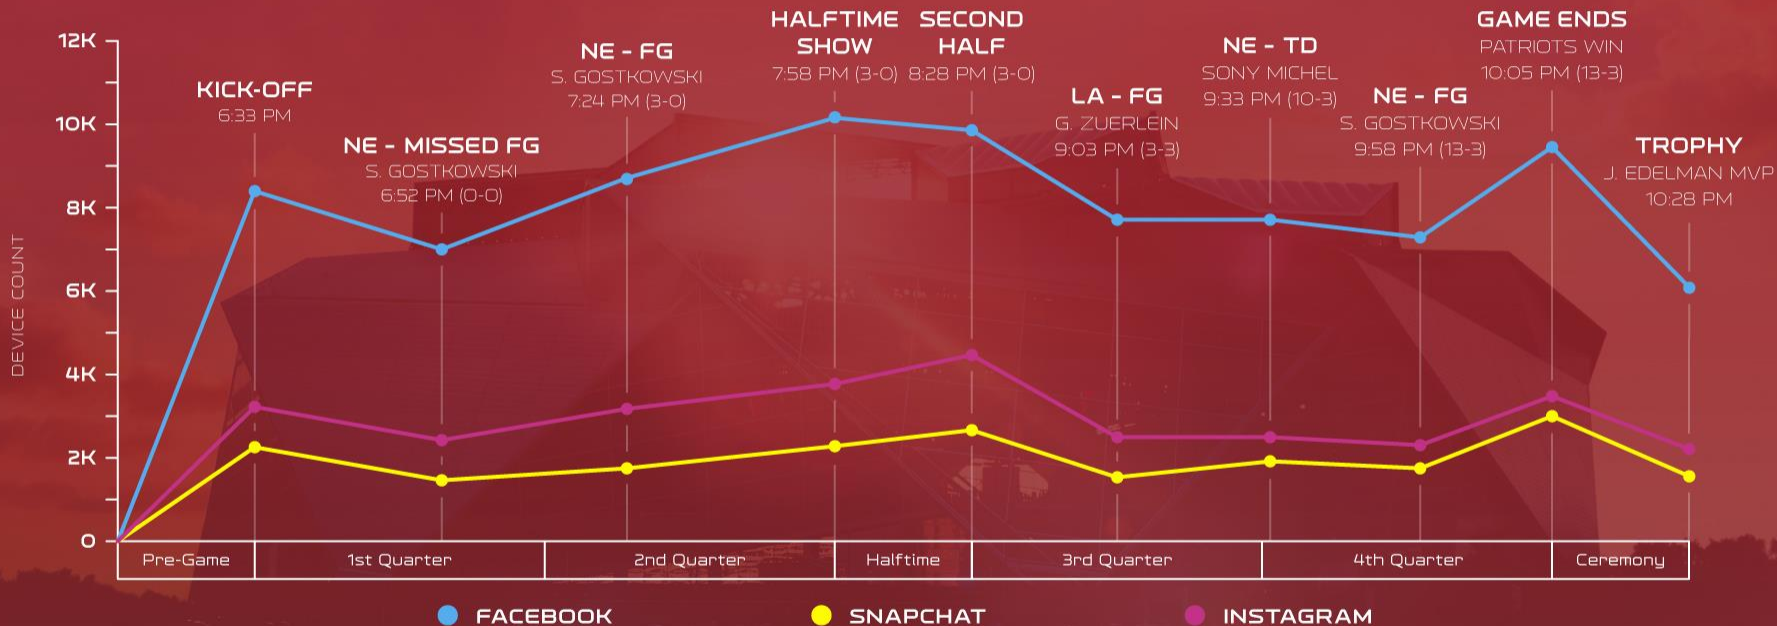

FAN ENGAGEMENT INSIGHTS

SOCIAL DATA COLLECTED FROM SUPER BOWL LIII

Extreme Networks is the Official Wi-Fi Analytics Provider of the Super Bowl for the sixth year in a row. There was a **total of 2.83 TB** of social data transferred at Super Bowl LIII. That is a **9% increase** from last year. To learn more about how Extreme Networks can help with your network analytics and Wi-Fi solutions, visit: extr.co/nfl.

OFFICIAL WI-FI SOLUTIONS PROVIDER OF THE NFL